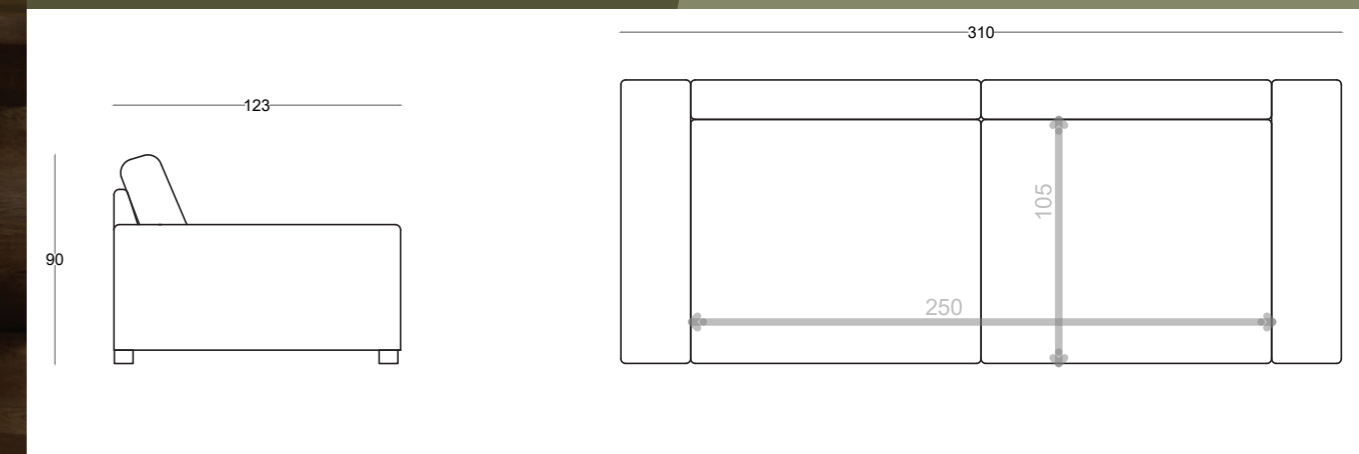

Štof/Fabrics: coco 80
big sofa
NIKA