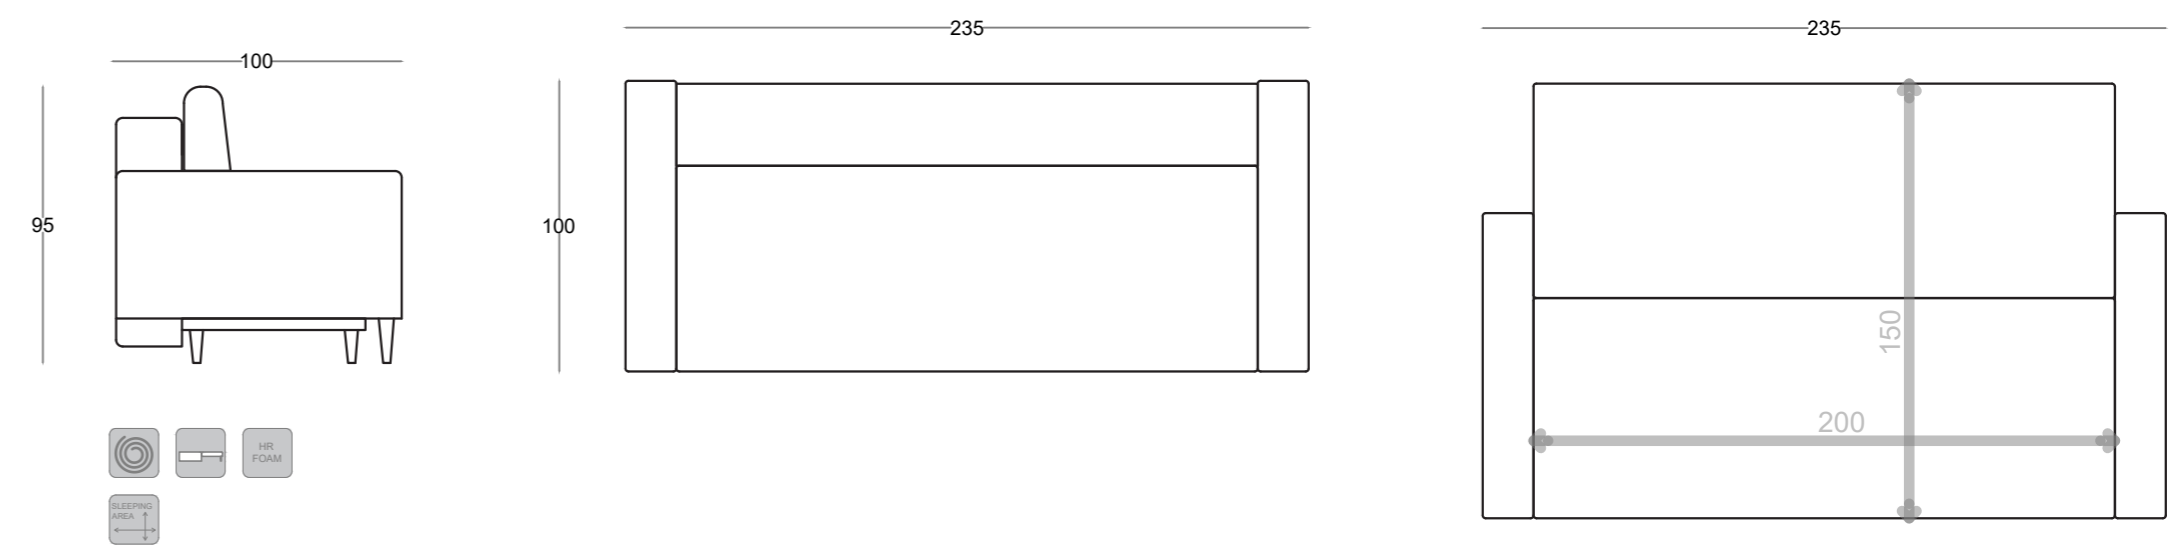

Štof/Fabrics: neve 39
ležaj/sofa bed
ARIA