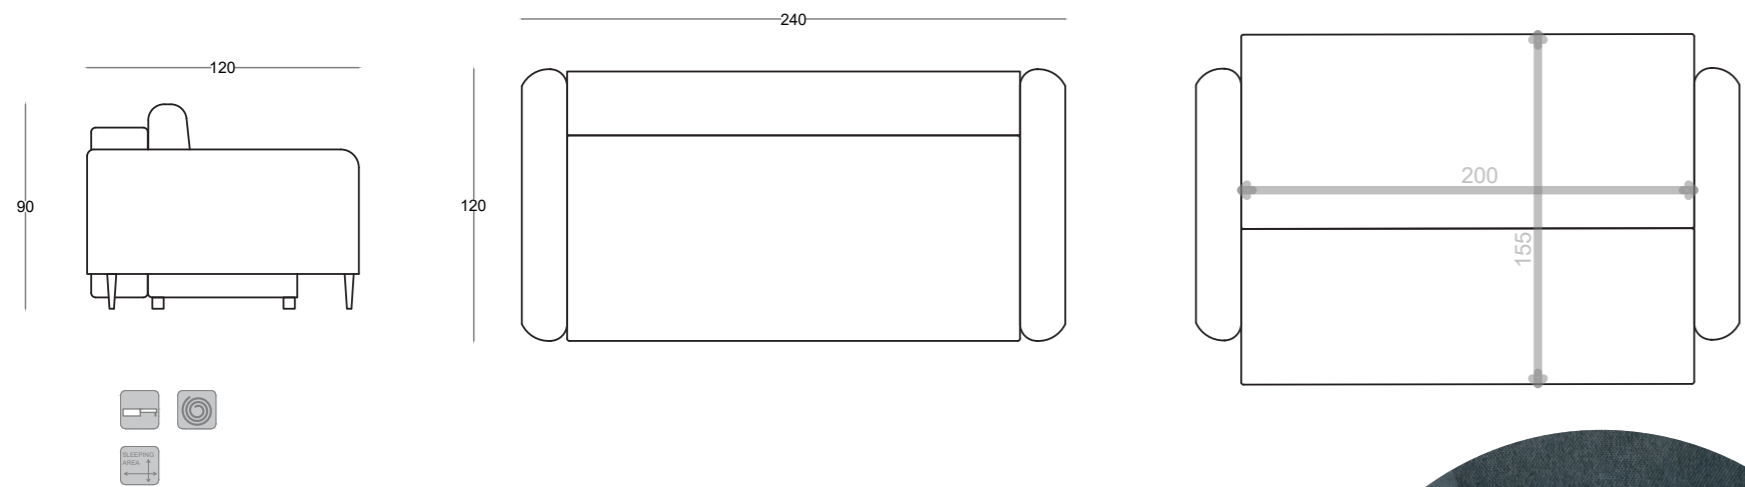

Štof/Fabrics: tender way 01
ugaona garnitura/corner sofa