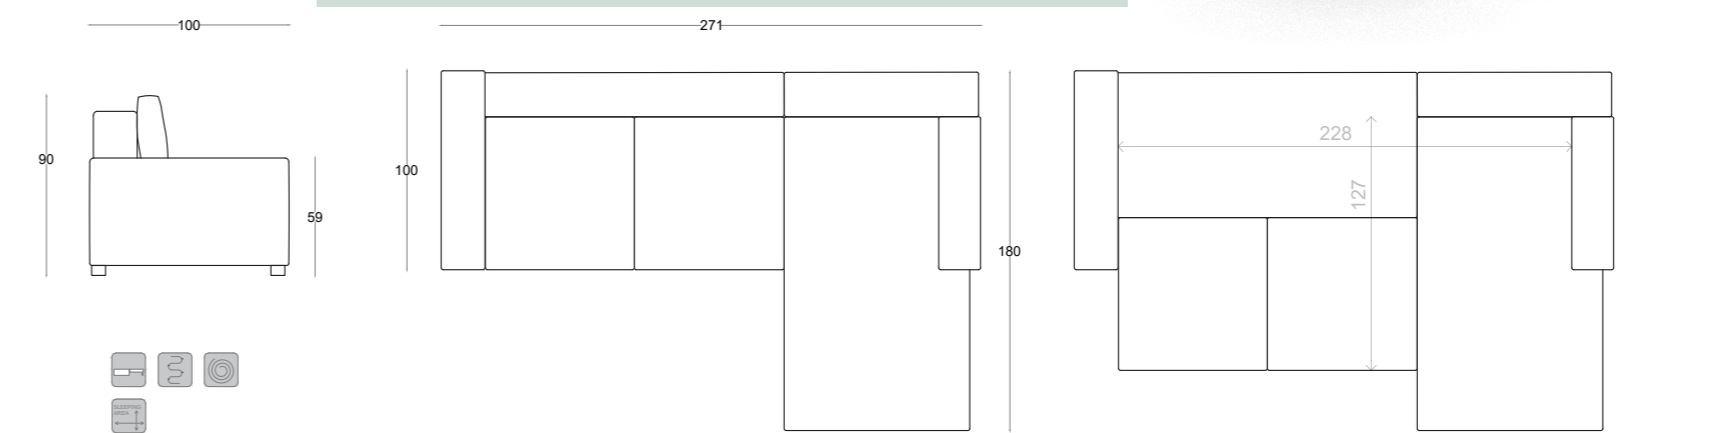

Štof/Fabrics: monolith 77
ugaona garnitura/corner sofa