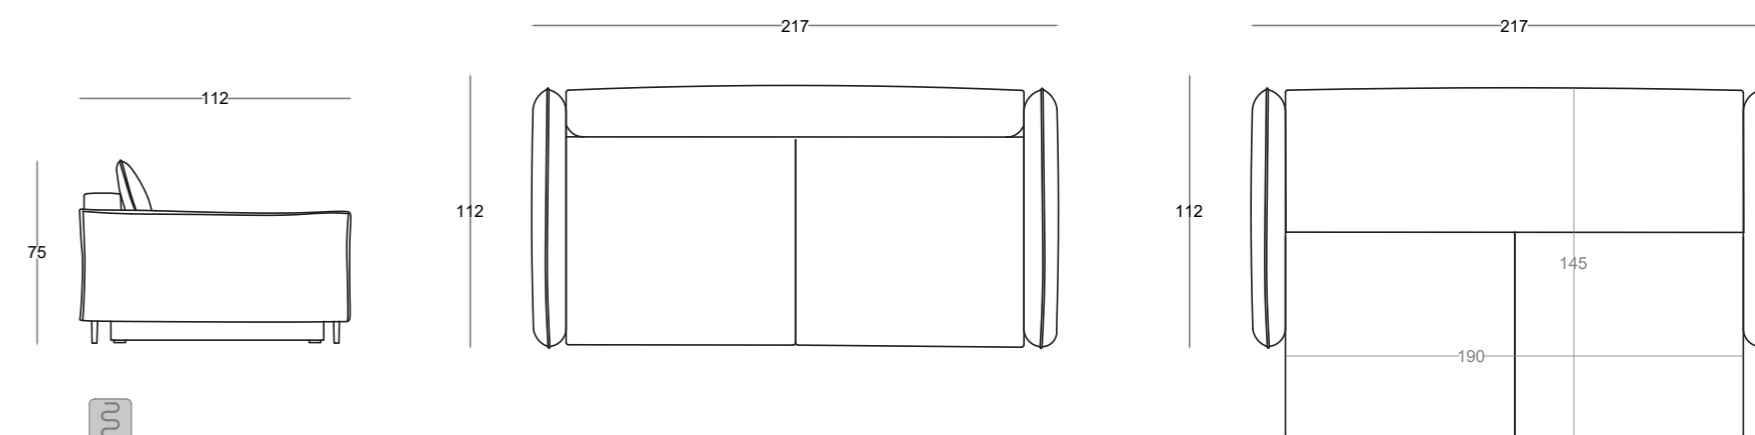

Štof/Fabrics: coco 80
big sofa
NIKA

- | easy open
- | val opruga/zig zag spring
- | LWH: 220 x 110 x 90
- | pogodan za male prostore/space saving

Štof/Fabrics: DOT 22
krevet/bed: 217 x 112
MARAKEŠ

- | easy open
- | HR pena/HR foam
- | val opruga/zig zag spring
- | LWH: 225 x 110 x 90
- | pogodan za male prostore/space saving