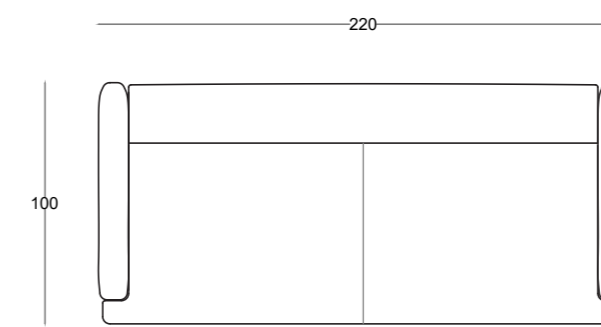

- | easy open
- | val opruga/zig zag spring
- | LWH: 220x 100 x 90
- | pogodan za male prostore/space saving