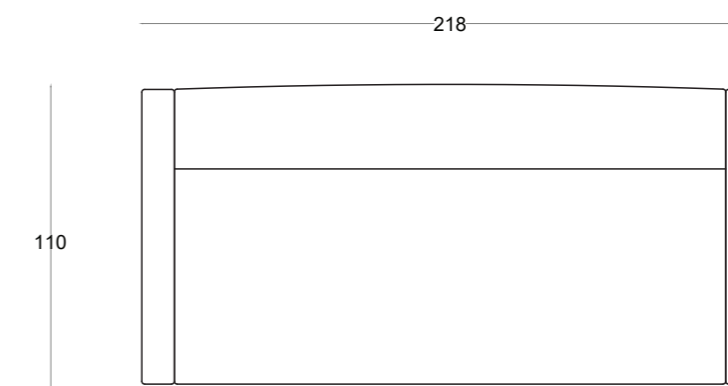

Štof/Fabrics: perfect harmony 02
ležaj/sofa bed
BILBAO