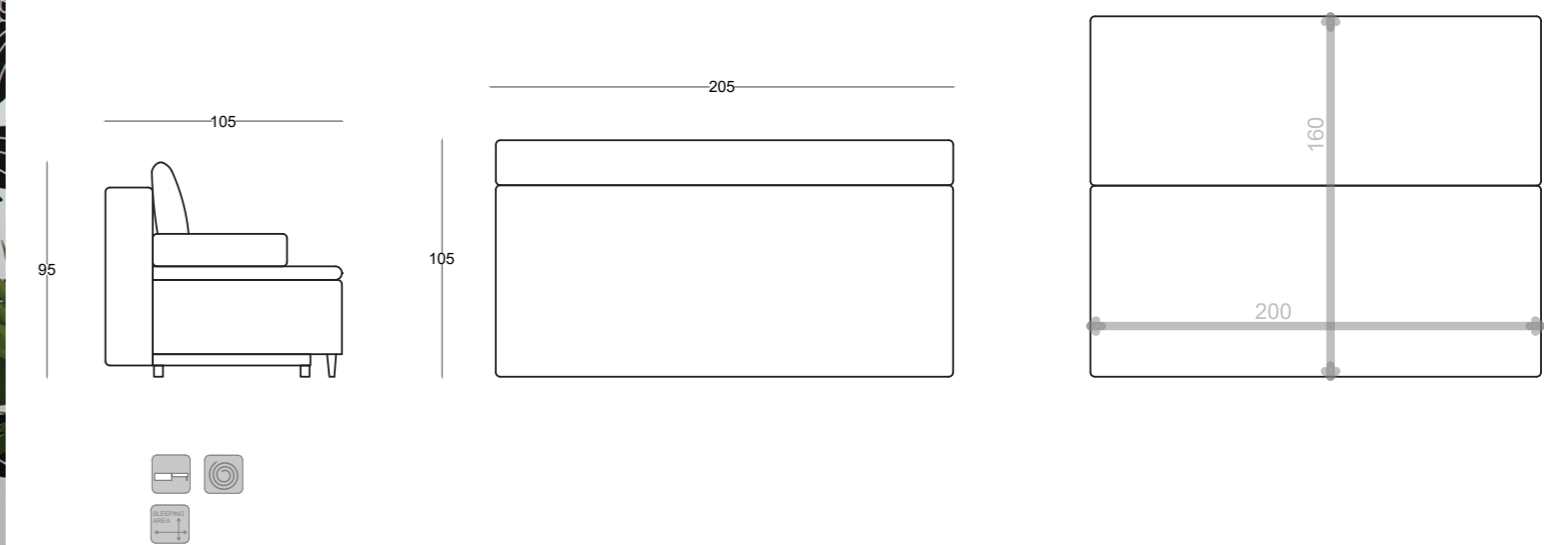

- | easy open
- | val opruga/zig zag spring
- | LWH: 218 x 110 x 90
- | pogodan za male prostore/space saving

Štof/Fabrics: monolith 92
krevet/bed: 195 x 140

MARION

Štof/Fabrics: neve 74
ležaj/sofa bed
ZULU