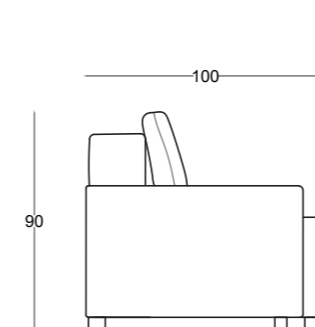

- | easy open
- | val opruga/zig zag spring
- | LWH: 220x 100 x 90
- | pogodan za male prostore/space saving