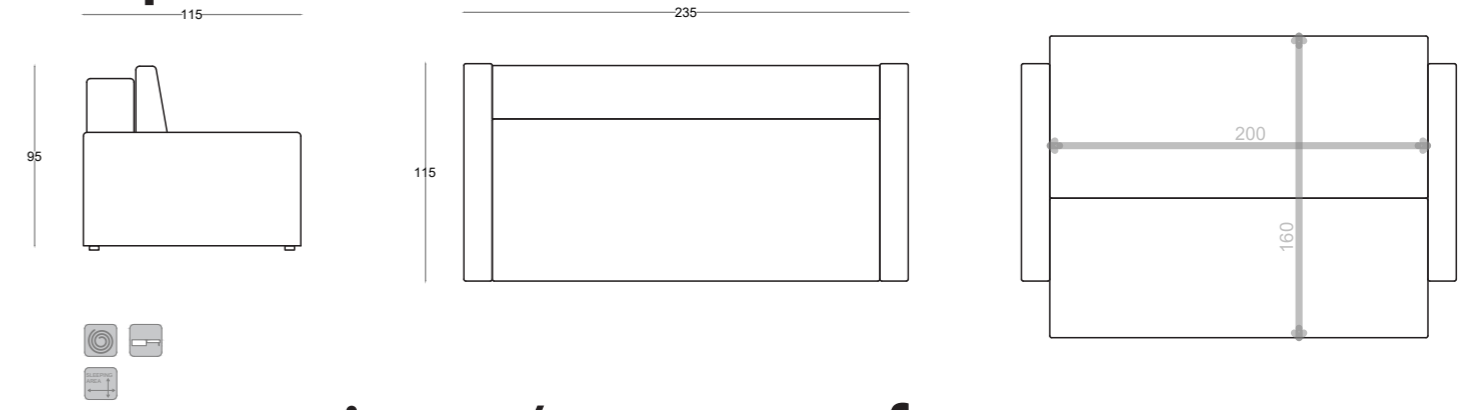

ležaj/sofa bed