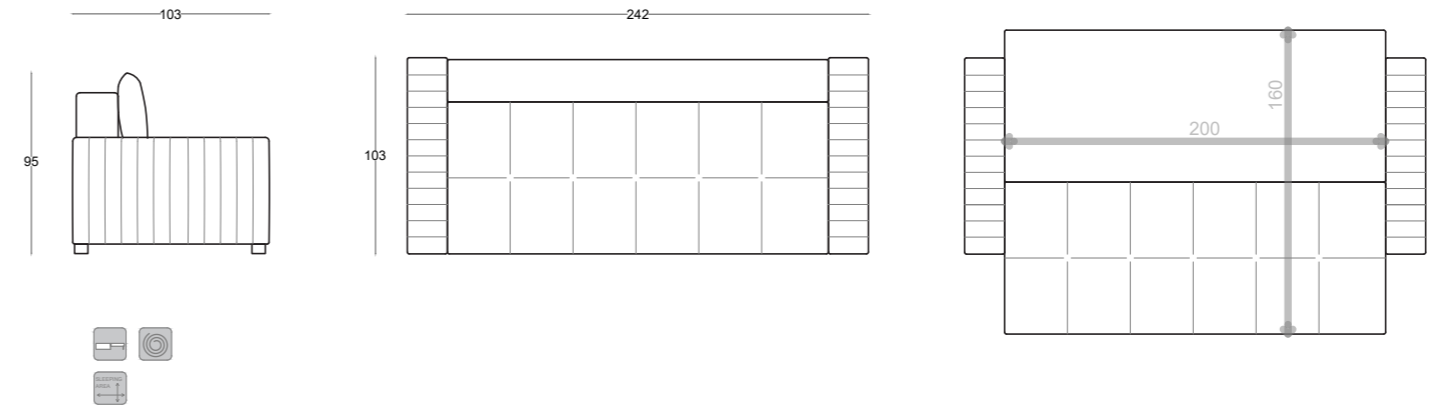

ležaj/sofa bed