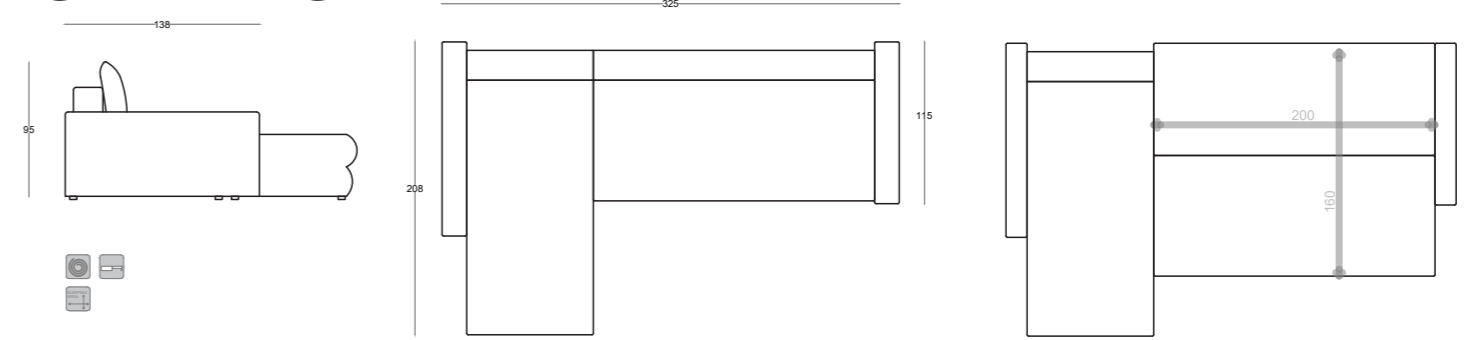

ugaona garnitura L/corner sofa L