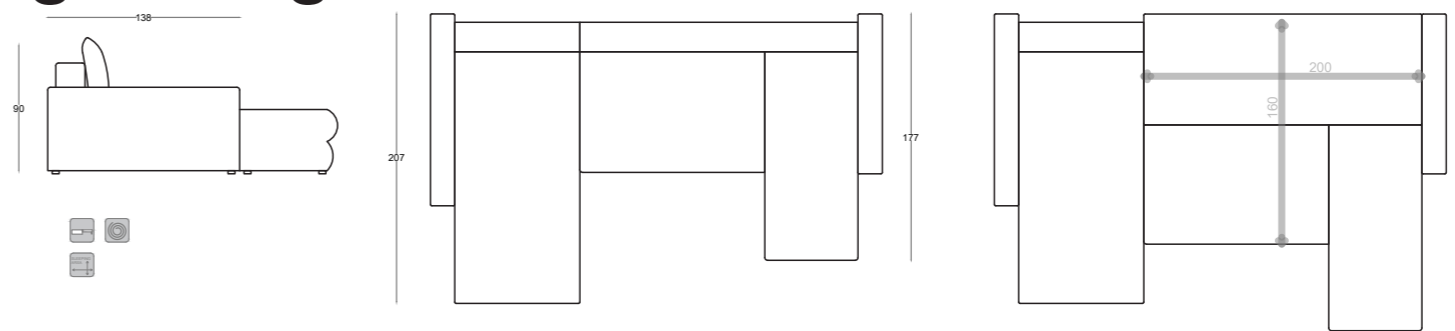

ugaona garnitura XL/corner sofa XL

Štof/Fabrics: run again 11
ugaona garnitura/corner sofa

COMO