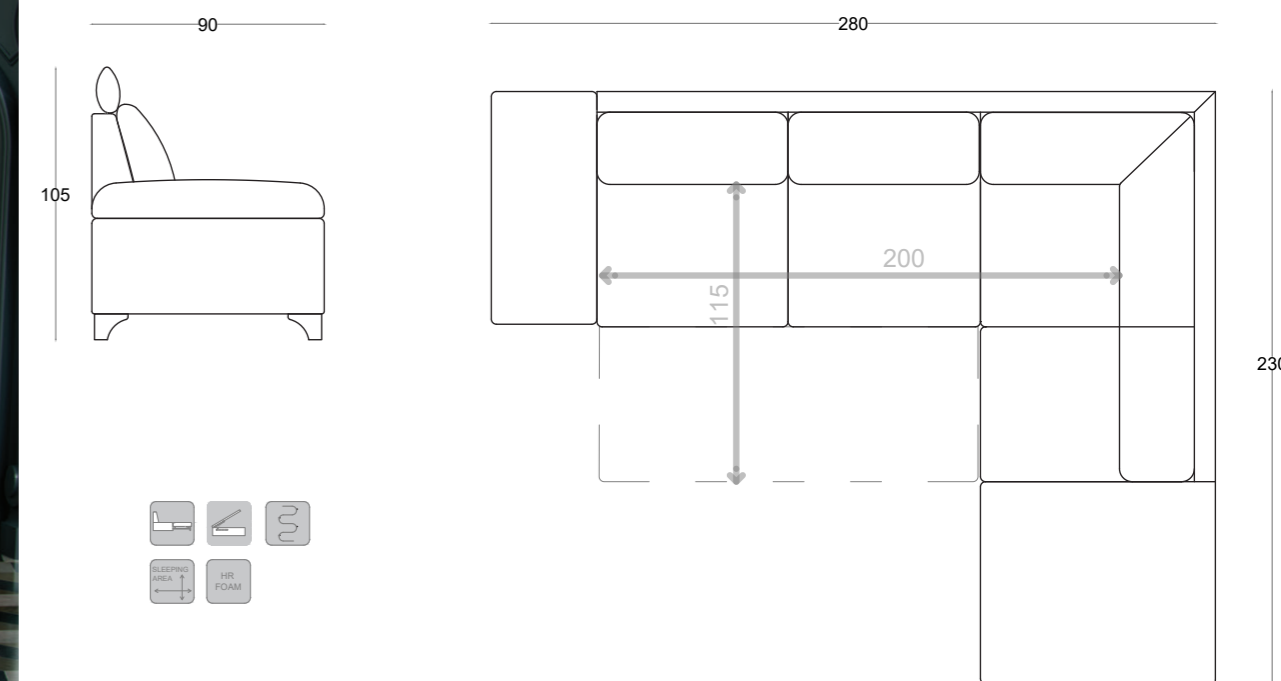

Štof/Fabrics: perfect harmony 39
ugaona garnitura/corner sofa

NORA