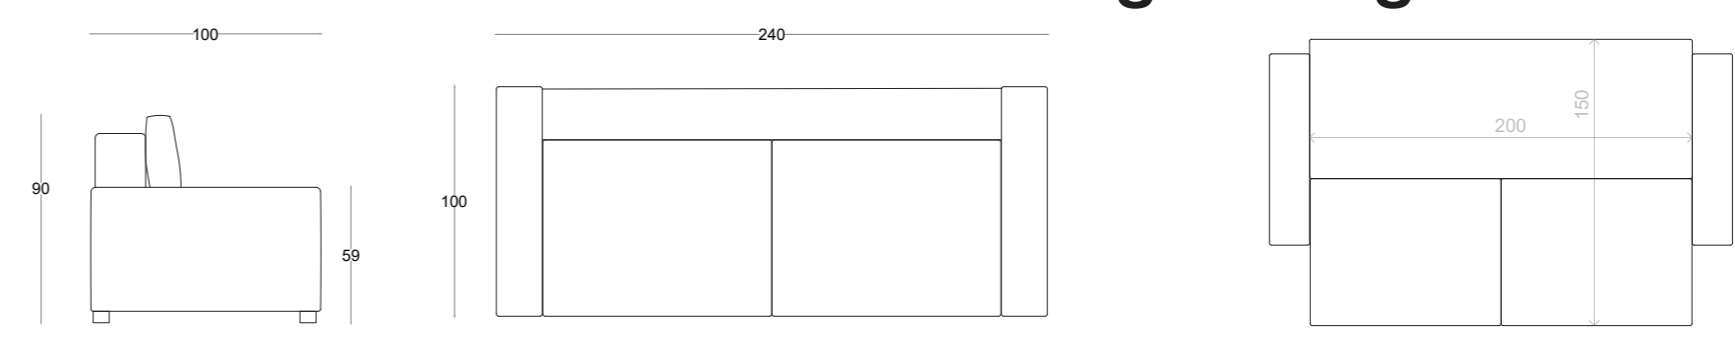

Štof/Fabrics: wind 11
ležaj/sofa bed
MADRID