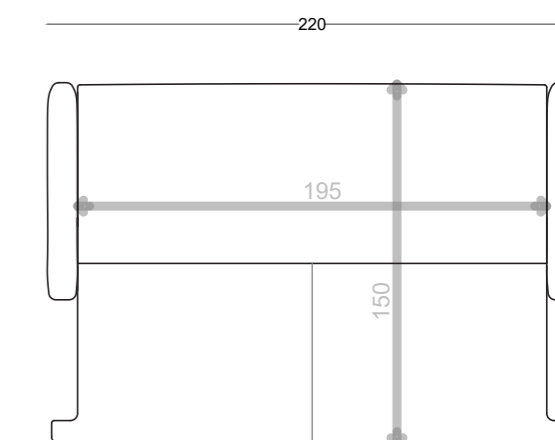

- | easy open
- | val opruga/zig zag spring
- | LWH: 220x 100 x 90
- | pogodan za male prostore/space saving