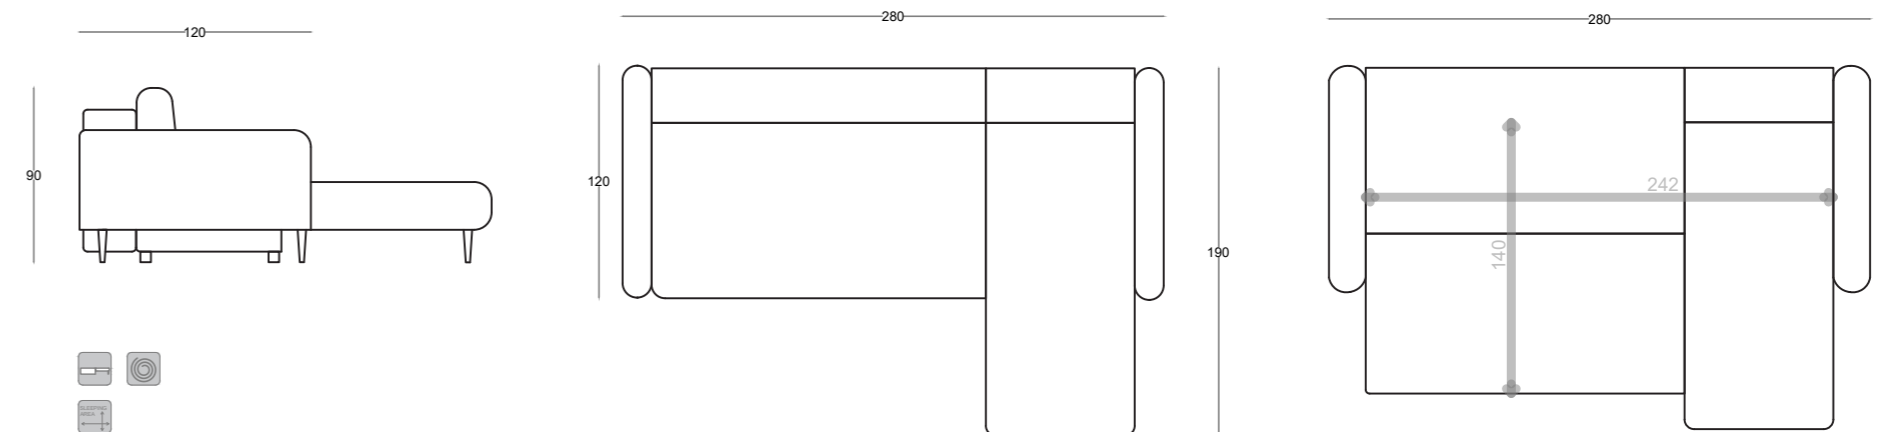

Štof/Fabrics: tender way 01
ugaona garnitura/corner sofa