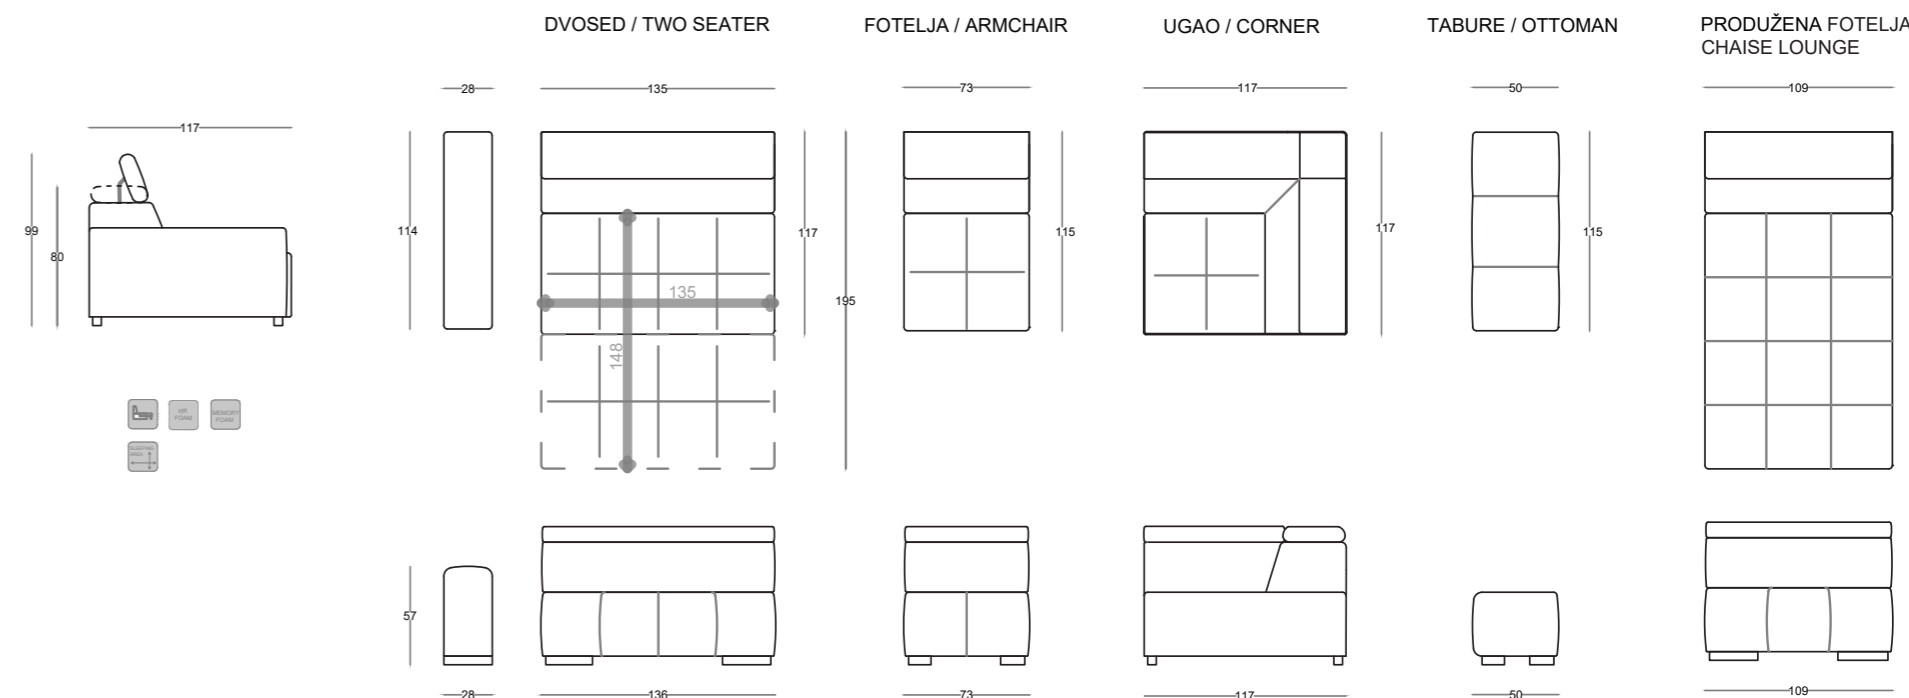

ATLANTIK

ugaona garnitura / corner sofa