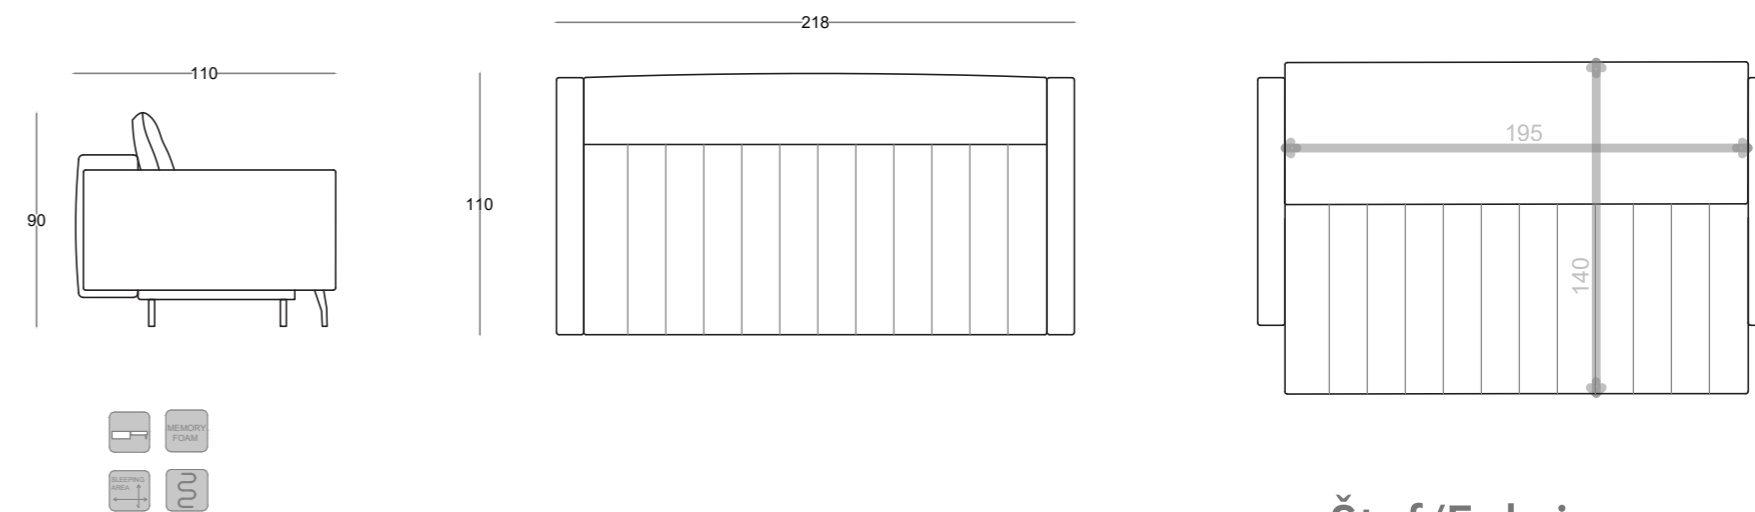

- | easy open
- | val opruga/zig zag spring
- | LWH: 218 x 110 x 90
- | pogodan za male prostore/space saving

Štof/Fabrics: monolith 92
krevet/bed: 195 x 140

MARION

Štof/Fabrics: neve 74
ležaj/sofa bed
ZULU