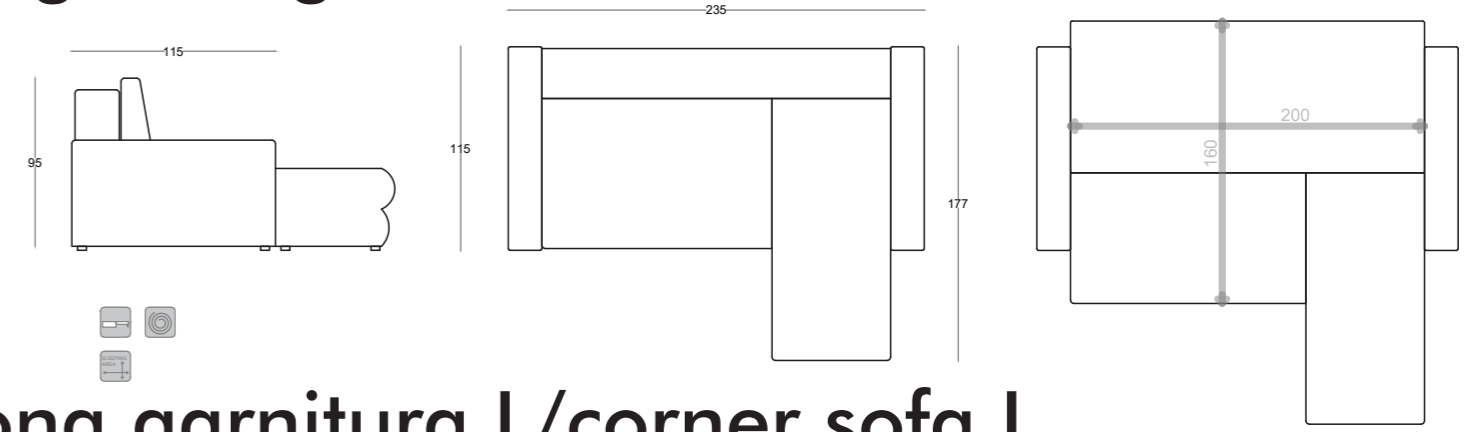

ugaona garnitura/corner sofa