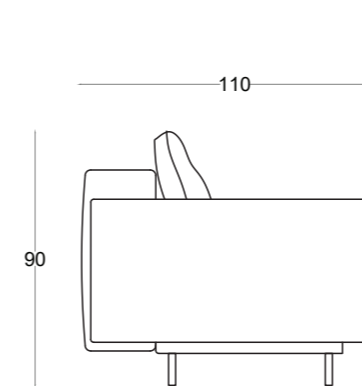

Štof/Fabrics: perfect harmony 02
ležaj/sofa bed
BILBAO