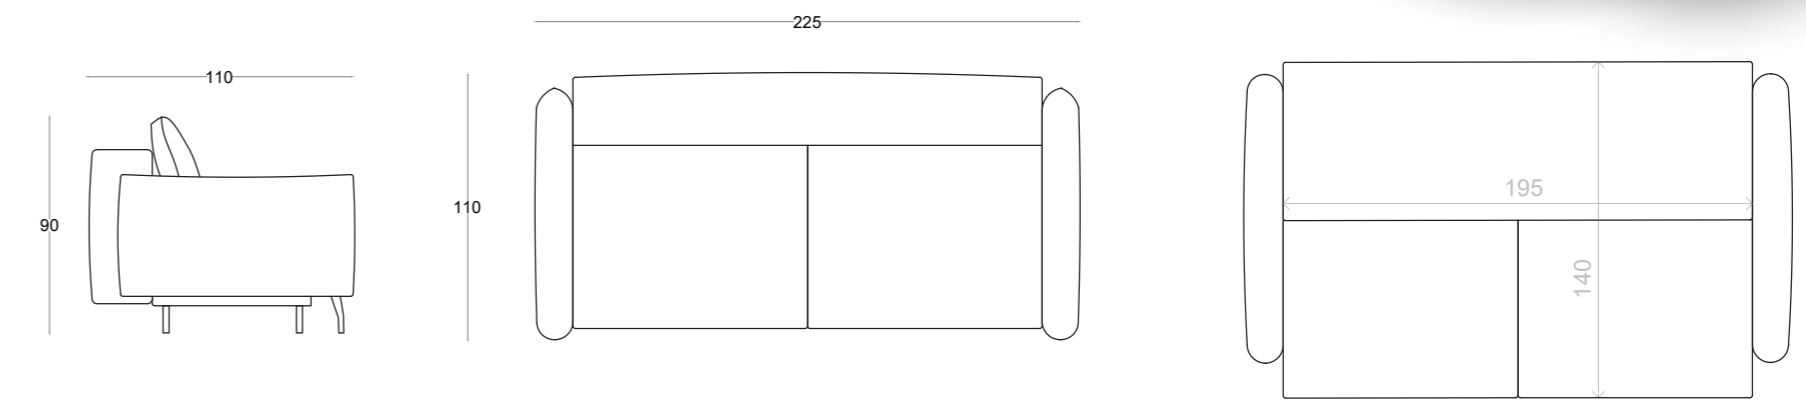

Štof/Fabrics: coco 80
big sofa
NIKA

- | easy open
- | val opruga/zig zag spring
- | LWH: 220 x 110 x 90
- | pogodan za male prostore/space saving

Štof/Fabrics: DOT 22
krevet/bed: 217 x 112
MARAKEŠ

- | easy open
- | HR pena/HR foam
- | val opruga/zig zag spring
- | LWH: 225 x 110 x 90
- | pogodan za male prostore/space saving